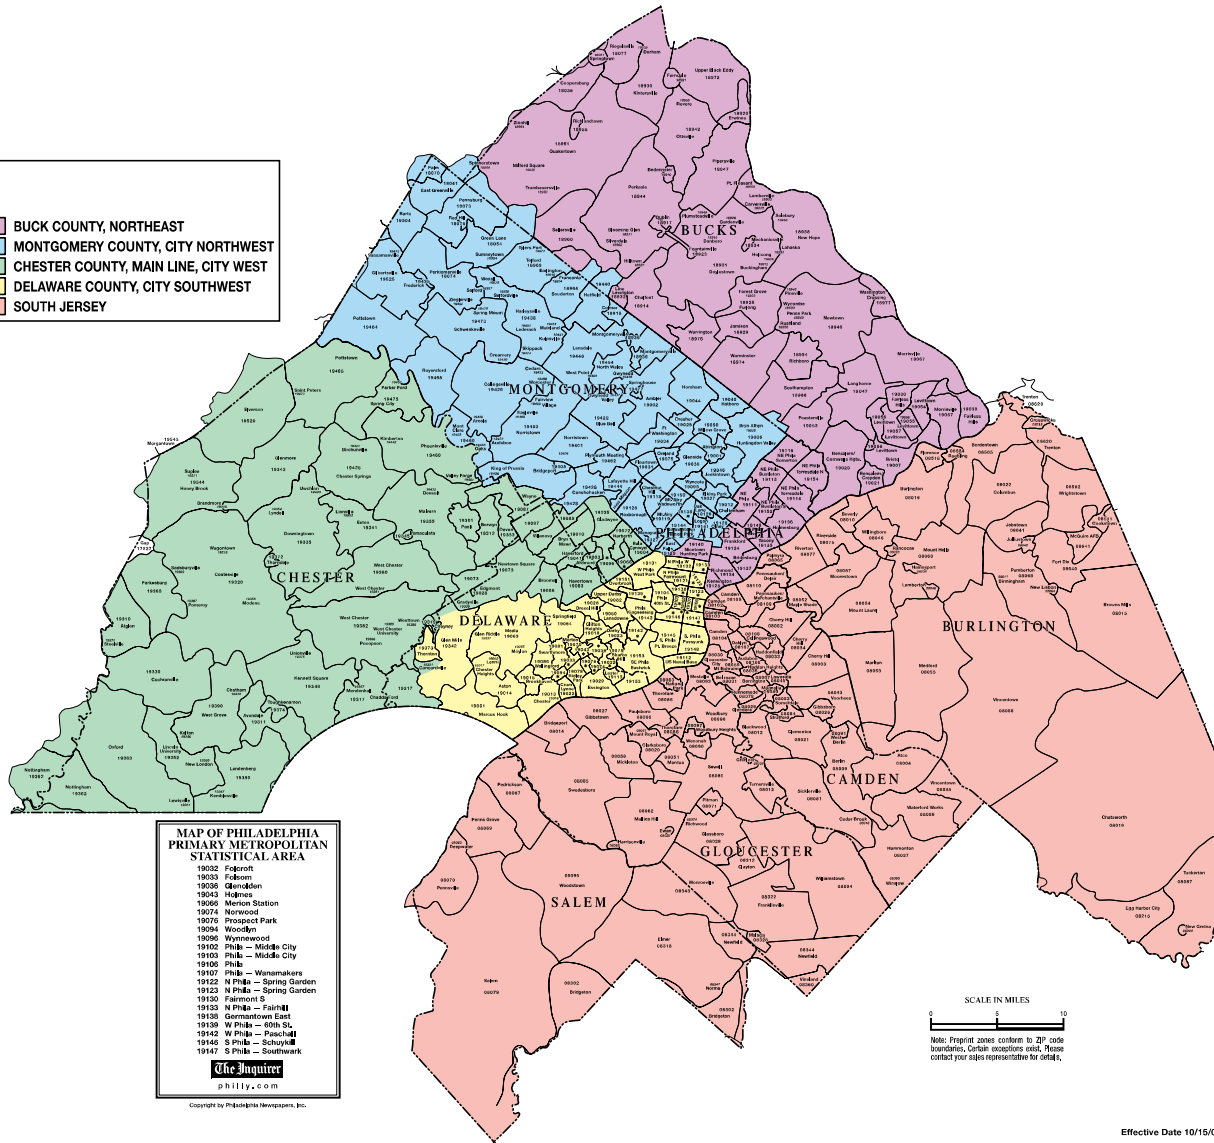

BNE	BUCK COUNTY, NORTHEAST
MNW	MONTGOMERY COUNTY, CITY NORTHWEST
CML	CHESTER COUNTY, MAIN LINE, CITY WEST
DSW	DELAWARE COUNTY, CITY SOUTHWEST
SJ	SOUTH JERSEY